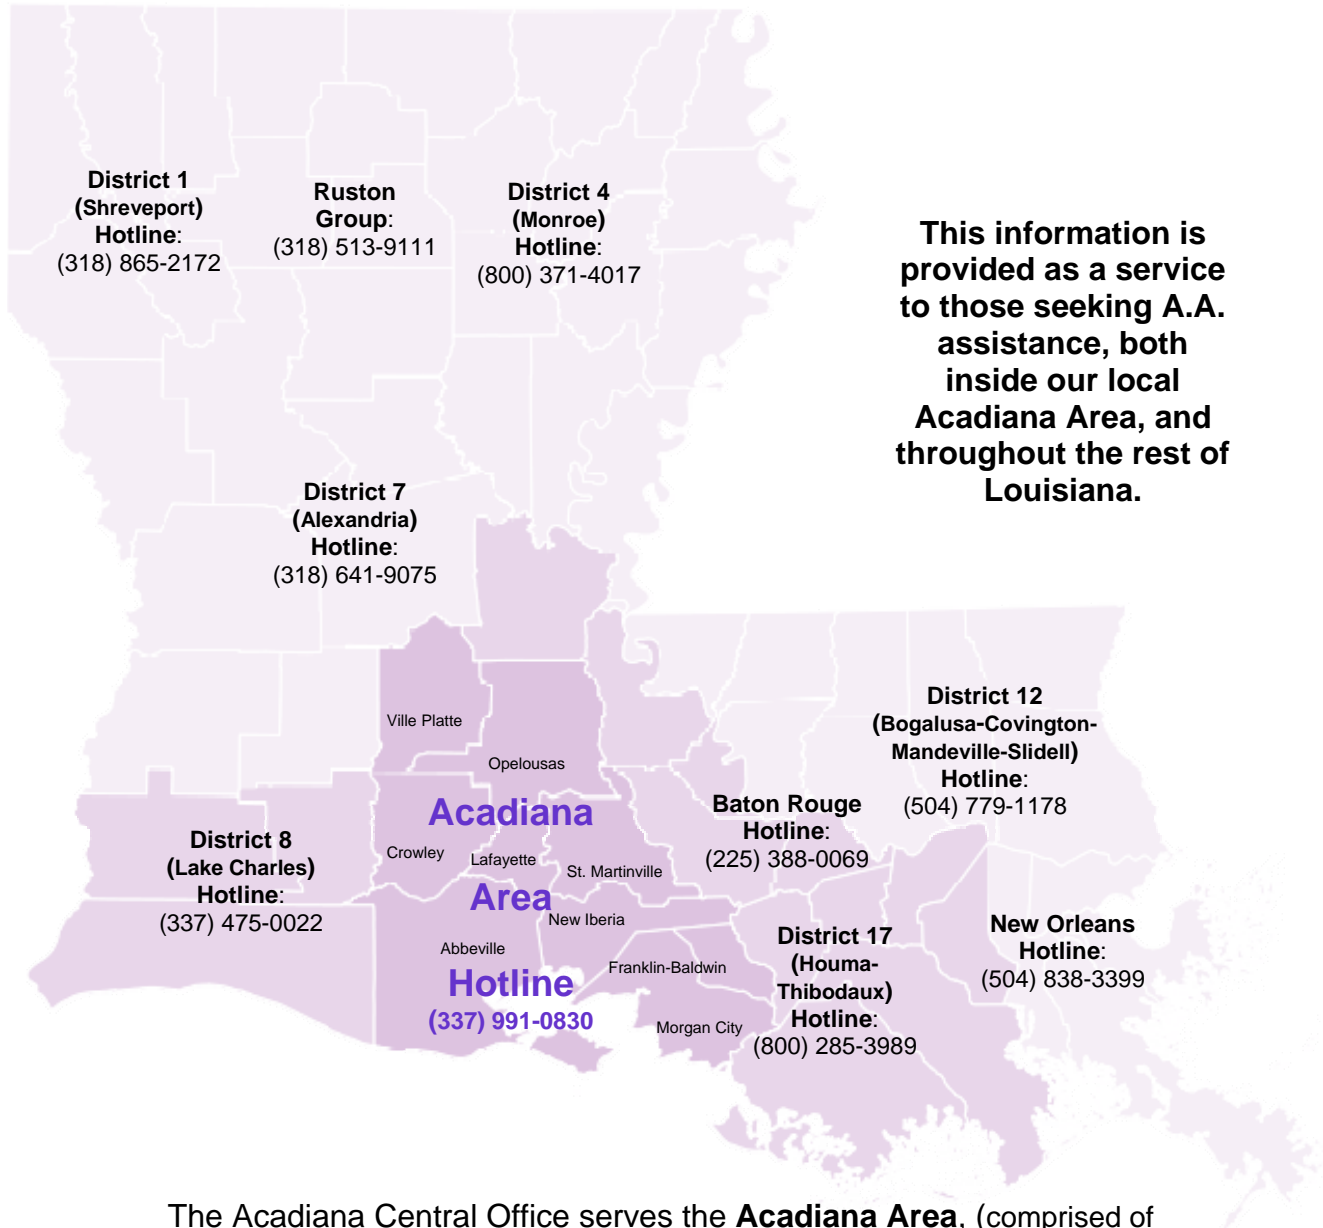

Louisiana A.A. Hotlines 24 Hour Help Lines & Meeting Information

This information is provided as a service to those seeking A.A. assistance, both inside our local Acadiana Area, and throughout the rest of Louisiana.

The Acadiana Central Office serves the **Acadiana Area**, (comprised of A.A. Districts 2, 9, and 13A-E), including **Evangeline, St. Landry, Acadia, Vermilion, Lafayette, St. Martin, Iberia** and **St. Mary** parishes.

Callers seeking assistance within the Acadiana Area can be referred to meetings or to volunteers on our 12th Step Call List.

Any caller in a location outside the Acadiana Area should seek assistance through a hotline number in the area closest to the caller.